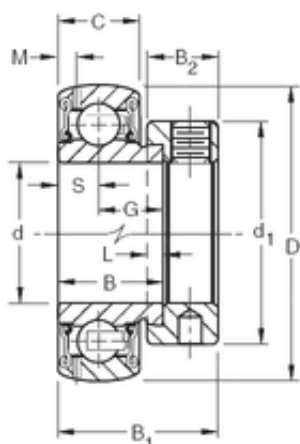

TIMKEN BEARING CORP. of CANADA LTD.

35 mm x 72 mm x 25,4 mm TIMKEN GRAE35RRB Insert Bearings Spherical OD

Bearing No. GRAE35RRB

Size	35x72x25.4 mm
Bore Diameter	35 mm
Outer Diameter	72 mm
Width	25,4 mm
d	35 mm
D	72 mm
B	25,4 mm
C	19 mm
d1	54 mm
B1	38,9 mm
B2	17,1 mm
G	15,9 mm
L	4 mm
M	3,68 mm
S	9,5 mm
Weight	0,513 Kg
Basic dynamic load rating (C)	28,5 kN

GRAE35RRB Bearing 2D drawings and 3D CAD models